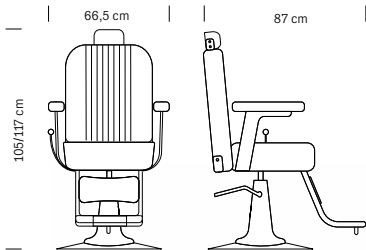

€ 865,00
5x2pcs

Structure chromée
Revêtu en simili cuir
Appuie-tête réglable
Lever pour régler le dossier
Base ronde en acier

*Chromed frame
Black sky eco-leather upholstery
Adjustable headrest
Lever reclines the backrest
Round base steel*

cm 51x47x101/115 h (max)