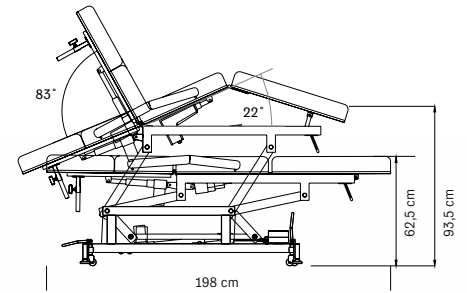

Bed with 1 articulation
Electric height adjustment
White steel structure
White sky upholstery
Paper roll holder
Maximum load capacity: 175 Kg

220-240V~50Hz - 300 W
 Poids - *Weight*: 75
 cm 198x97x62,5/93,5 h