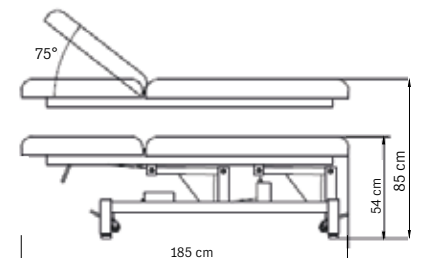

376.006
PHYSIO MASSAGE EXPERT
Lit multifonctionnel 3 moteurs
Multifunctional 3-motor bed

€ 1.790,00

5x4pcs

Lit à 1 joint
Réglage électrique de la hauteur
Structure en acier blanc
Revêtu en sky blanc
Porte-rouleaux
Capacité de charge 175 kg

Bed with 1 articulation
Electric height adjustment
White steel structure
White sky upholstery
Paper roll holder
Maximum load capacity: 175 Kg

220-240V~50Hz - 300 W
Poids - *Weight*: 75
cm 198x97x62,5/93,5 h

370.057
PHYSIO MASSAGE 1
Lit électrique 1 moteurs
Electric massage 1-motor bed

€ 1.390,00

Lit à 1 joint
Réglage électrique de la hauteur
Structure en acier blanc
Revêtu en sky blanc
Porte-rouleaux
Capacité de charge 175 kg

Bed with 1 articulation
Electric height adjustment
White steel structure
White sky upholstery
Paper roll holder
Maximum load capacity: 175 Kg

220-240V~50Hz - 300 W
Poids - *Weight*: 57,7 Kg
cm 180x70x54/86 h