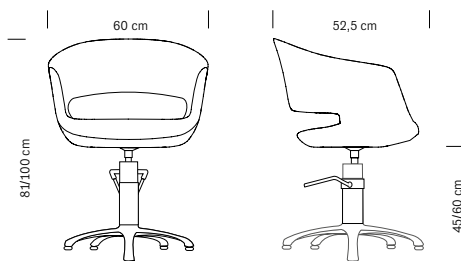

Le fauteuil Stylo est un mélange parfait entre style et design minimaliste. La chaise et le dossier sont larges et ronds pour un confort parfait. Revêtu en simili cuir noir Base ronde ou carrée ou pied pivotant en aluminium à cinq branches avec pompe pneumatique et frein.

The Stylo chair is a perfect blend of style and minimalist design. The large, rounded seat and back guarantee total comfort and the modern-line. Black sky eco-leather upholstery. Available with round, square or five-spoke aluminium base, swivel with hydraulic pump and brake.