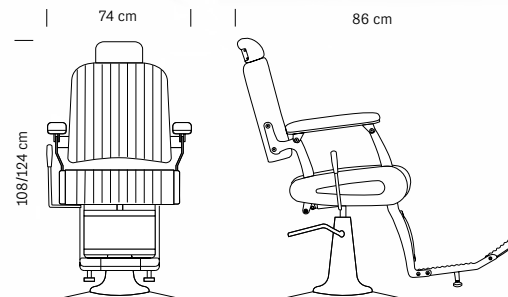

*Chromed frame
Adjustable headrest
Sky eco-leather upholstered
frame, back and seat
Manual lever reclines the backrest
Upholstered flapping foot-rest
Round base*

cm 68x112x108/124 h (max)

370.763

370.764