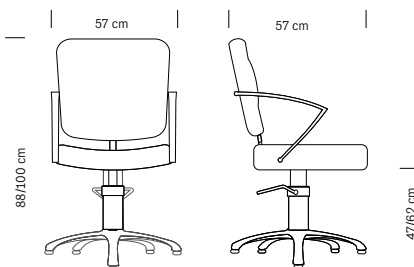

HAIR ALPHA
Fauteuil de coiffure
Hairdressing chair

Structure chromée
Tissu en simili cuir noir

Chromed frame
Black sky eco-leather upholstery

cm 57x57x88/100 h (max)

Bac à shampoing Alpha
Alpha washing unit
pag. 277

375.030
€ 515,00

Base carrée
Square base

375.031
€ 515,00

Base ronde
Round base

370.043
€ 399,00

Base en étoile
Star-shaped base