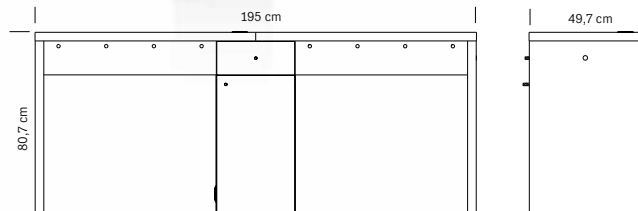

STATIONS DE MANICURE MANICURE STATION

375.253
NAIL STATION ACQUA EXPO
Table manucure mélaminé blanc
Manicure table in white laminate

€ 965,00
5x2pcs

Structure en bois
Avec passe-câbles

Wooden structure
With holes for cable ducting

cm 120x49,7x125 h

375.254
NAIL STATION ACQUA DUO
Table manucure mélaminé blanc
Manicure table in white laminate

€ 1.365,00
5x2pcs

Structure en bois
Avec passe-câbles

Wooden structure
With holes for cable ducting

cm 195x49,7x80,7 h