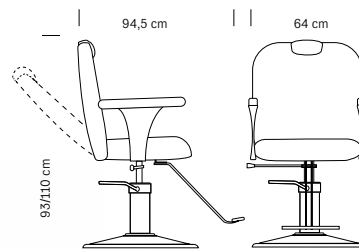

cm 64x94,5x93/110 h (max)

370.790

370.791

HAIR MAIORCA

Fauteuil de barbier
Barber chair

370.790 Noir / Black
370.791 Grs / Grey

€ 719,00

5x2pcs