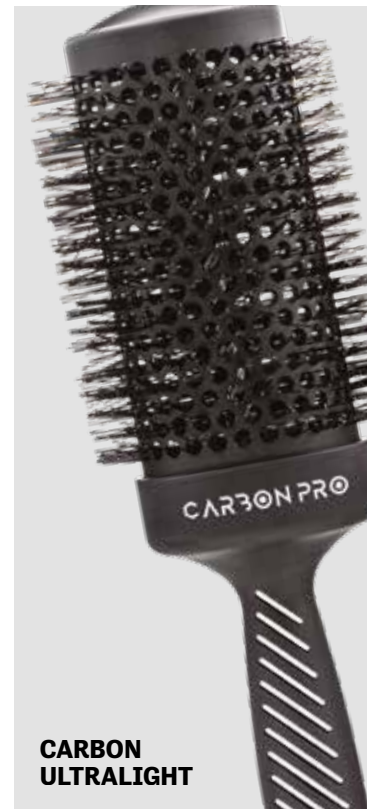

**CARBON
ULTRALIGHT**