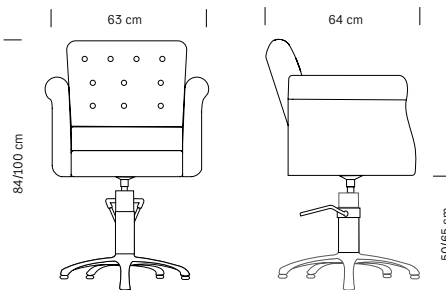

375.235
€ 585,00

Base carrée
Square base

375.236
€ 585,00

Base ronde
Round base

375.234
€ 519,00

Base en étoile
Star-shaped base