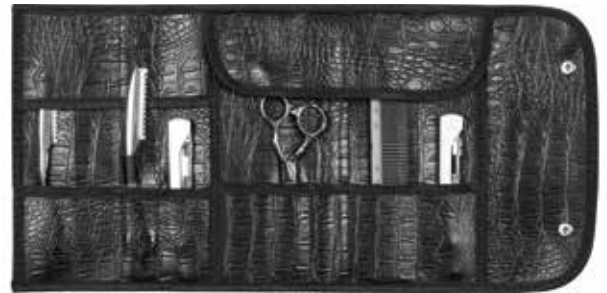

Palette de couleurs
Colour range

Sacs et valises
Cases & bags

CROX

402.228 CROX ONLY € 32,50
 Étui porte-accessoires - double compartiment
Accessories case - double compartment
 5X12pcs

402.229 POCKET CROX € 14,90
 Étui porte-accessoires
Accessories case
 5X12pcs