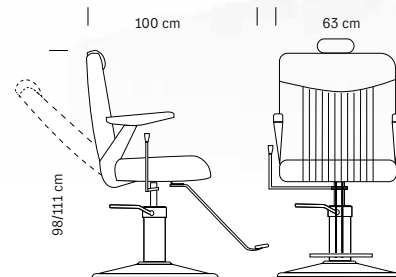

HAIR MAIORCA

Fauteuil de barbier
Barber chair

370.790 Noir / Black
370.791 Grs / Grey

€ 719,00

5x2pcs

Structure chromée
Revêtu en simili cuir
Appuie-tête réglable
Lever pour régler le dossier
Base ronde en acier

*Chromed frame
Sky eco-leather upholstery
Lever reclines the backrest
Upholstered flapping foot-rest
Adjustable headrest
Round, steel base*

cm 63x100x98/111 h (max)