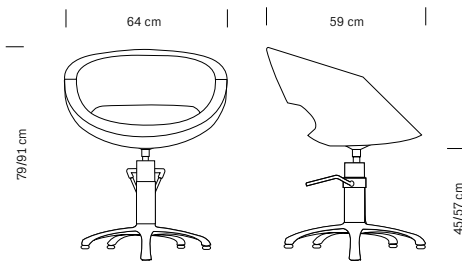

Queen, un fauteuil aux lignes nettes, assise et dossier séparés en mousse de polyuréthane. Revêtu en simili cuir noir, élégant et facile à nettoyer, les bases en aluminium sont pivotantes et équipées de pompe hydraulique et frein. Un design rationnel qui s'adapte à tous les salons modernes et fonctionnels.

Queen, a chair with distinctive lines, has back and seat consisting of separate polyurethane foam sections. Upholstered in elegant, easy-clean black eco-leather, it has aluminium swivel bases with hydraulic pump and brake. Its rational styling fits well into interiors with a modern, functional design scheme.