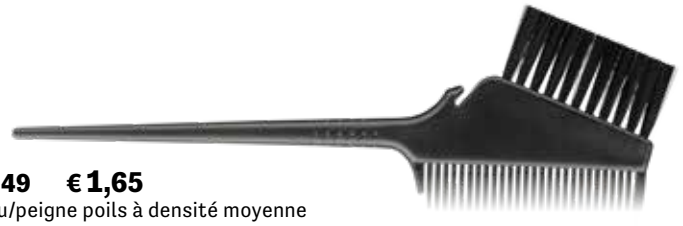

401.449 € 1,65
Pinceau/peigne poils à densité moyenne
Brush/comb medium density bristles
min. 36 pcs