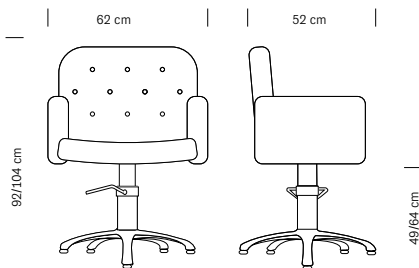

Liberty est un fauteuil unique grâce à son grand dossier capitonné et aux clous revêtus du même matériau que le fauteuil. Liberty est parfait pour tout salon qui veut se présenter de manière raffinée et avec un style exceptionnel. Base ronde ou carrée ou pied pivotant en aluminium à cinq branches avec pompe pneumatique et frein.

The Liberty chair's unique design features a large back with distinctive button-tufting and studs finished with the same material as the chair. Liberty is perfect for every salon wishing to create an image of refinement and style. Available with round, square or five-spoke aluminium base, both swivel and with hydraulic pump and brake.