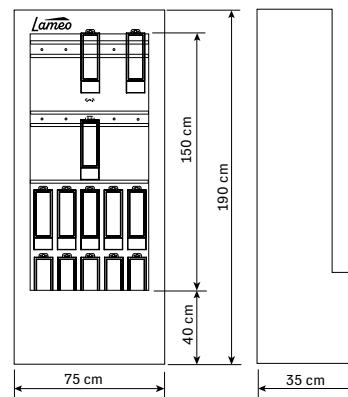

Présentoir Laméo (vide)

Lameo display stand (Empty)

cm 75x35x190 h

401.605 € 3.970,00

Produits Laméo

liste par exposant

Lameo products list by exhibitor

<i>Lameo</i>				
ELITE E4 VG 10 CNC 370.918 SIZE: 6"	ELITE E4 VG 10 CNC 370.919 SIZE: 6,5"	ELITE E4 COBALT CNC ROSE GOLD 370.920 SIZE: 5.5"	ELITE E4 COBALT CNC PLATINUM 370.921 SIZE: 6"	ELITE E4 DAMASCUS 370.922 SIZE: 6"
MASTER M3 440C CARBON TITANIUM 370.906 SIZE: 5.5" (X2) 370.907 SIZE: 6"	MASTER M3 440C CARBON TITANIUM ROSE GOLD 370.910 SIZE: 5.5" (X2) 370.911 SIZE: 6"	MASTER M3 440C CARBON TITANIUM PURLE HOLO 370.908 SIZE: 5.5" (X2) 370.909 SIZE: 6"	MASTER M3 440C CARBON TITANIUM BLUE 370.912 SIZE: 5.5" 370.913 SIZE: 6 (X2)	MASTER M3 440C CARBON TITANIUM THINNING 370.914 SIZE: 6" - T40 370.915 SIZE: 6" - T30 370.916 SIZE: 6" - T20
EXECUTIVE E2 440C STEEL OFFSET 370.896 SIZE: 5.5" (X2) 370.899 SIZE: 5.5"Left	EXECUTIVE E2 440C STEEL OFFSET 370.897 SIZE: 6" (X2) 370.898 SIZE: 6.5"	EXECUTIVE E2 DEEP BLACK 440C STEEL OFFSET 370.900 SIZE: 5.5" 370.901 SIZE: 6" 370.902 SIZE: 6.5"	EXECUTIVE E2 DEEP BLACK 440C STEEL OFFSET 370.900 SIZE: 5.5" 370.901 SIZE: 6" 370.902 SIZE: 6.5"	EXECUTIVE E2 440C STEEL OFFSET THINNING 370.903 SIZE: 5.5" - T40 370.904 SIZE: 5.5" - T40 370.905 SIZE: 5.5" - T27
EXECUTIVE E2 440C STEEL REGULAR 370.886 SIZE: 5.5" (X2) 370.889 SIZE: 5.5"Left	EXECUTIVE E2 440C STEEL REGULAR 370.887 SIZE: 6" (X2) 370.888 SIZE: 6.5"	EXECUTIVE E2 DEEP BLACK 440C STEEL REGULAR 370.890 SIZE: 5.5" 370.891 SIZE: 6" 370.892 SIZE: 6.5"	EXECUTIVE E2 DEEP BLACK 440C STEEL REGULAR 370.890 SIZE: 5.5" 370.891 SIZE: 6" 370.892 SIZE: 6.5"	EXECUTIVE E2 440C STEEL REGULAR THINNING 370.893 SIZE: 5.5" - T40 370.894 SIZE: 5.5" - T40 370.895 SIZE: 5.5" - T27