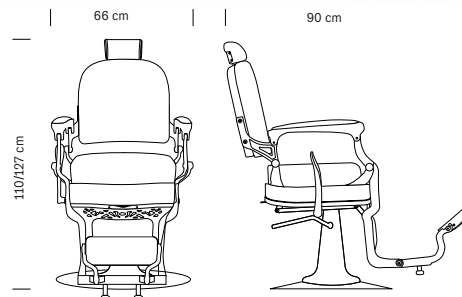

Upholstered flapping foot-rest

Adjustable headrest

Round, steel base

cm 66x90x110/127 h (max)

370.787

375.273

HAIR CORSARO

Fauteuil de barbier
Barber chair