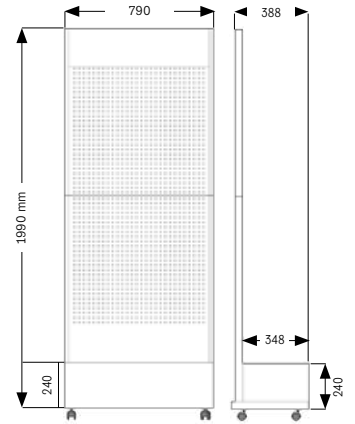

PRÉSENTOIRS DISPLAYS