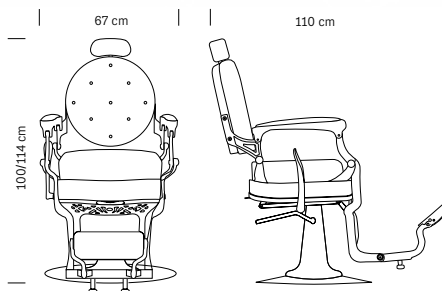

*Chromed frame
Adjustable headrest
Sky eco-leather upholstered
frame, back and seat
Manual lever reclines the backrest
Upholstered flapping foot-rest
Round base*

cm 67x110x100/114 h (max)

375.097

375.098